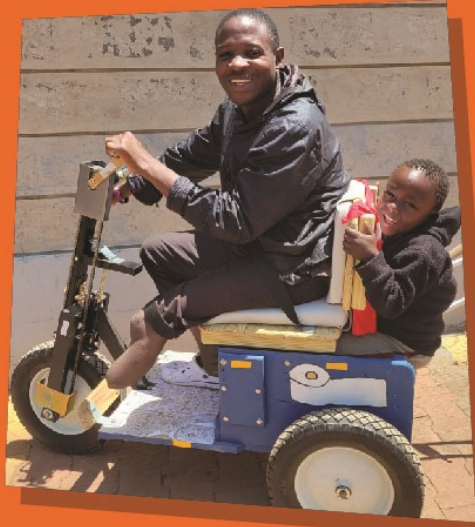

FUNDRAISER FOR MOBILITY WORLDWIDE MO - COLUMBIA

CRAFT BEER & CARTS

FOOD TRUCKS

LEFTY'S KETTLE CORN
OZARK MOUNTAIN BISCUIT
ZYDECO'S CAJUN

ADULTS
TICKET \$20

STUDENTS
TICKET \$10

KIDS UNDER
10 FREE

LIVE MUSIC

C. ROCK CITY
&
KENYAN MUSICIANS

BROADWAY BREWERY

PRESENTED BY:

Rotaract

\$2,000

MAIN EVENT SPONSOR

\$800

BAND SPONSOR